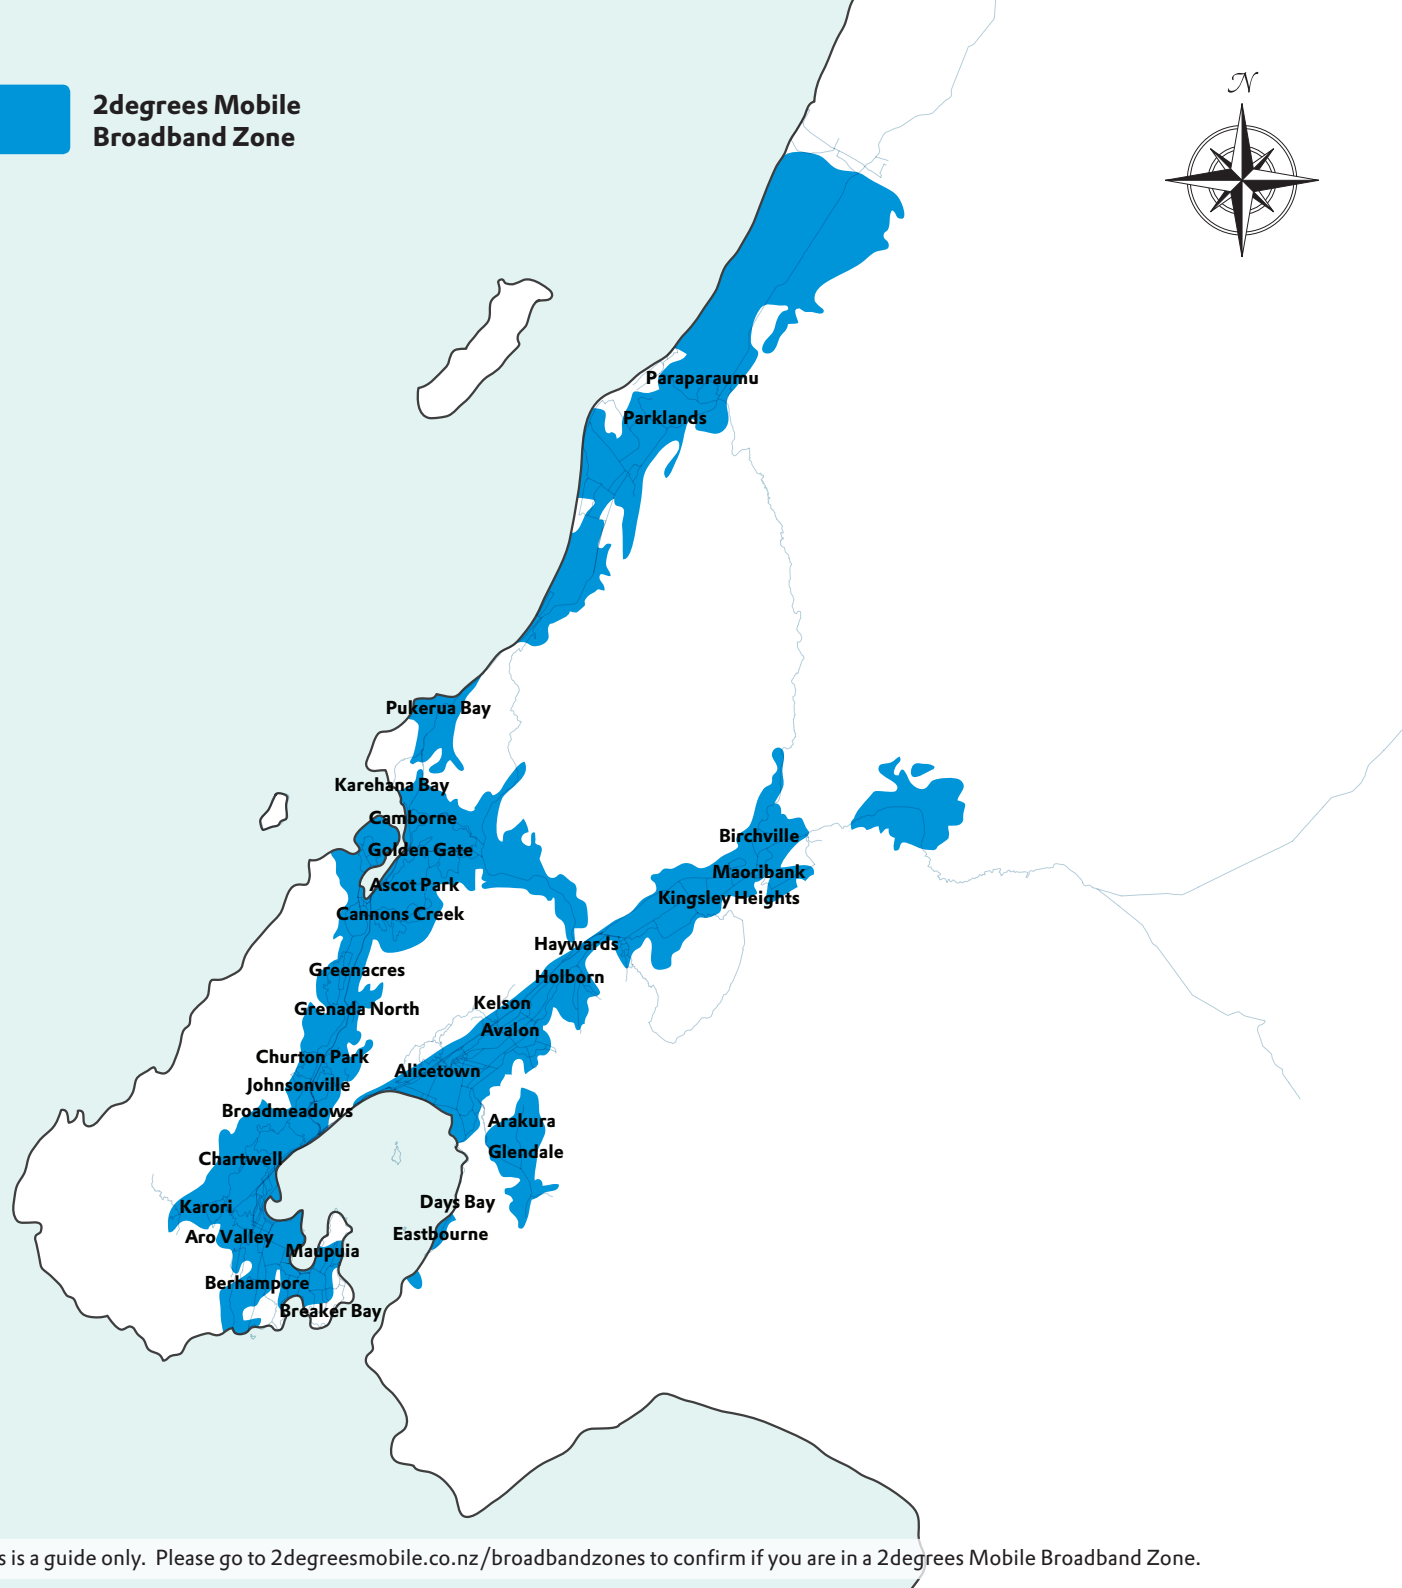

2degrees Mobile Broadband Zone Wellington

2degrees Broadband Zones.

Our Mobile Broadband Zone Data Packs can be used in 2degrees Mobile Broadband Zones. Our Zones cover most of Auckland, Wellington, Christchurch and Queenstown.

To find out whether you're in a Zone, go to 2degreesmobile.co.nz/broadbandzones

Travelling outside of Zone?

If you travel outside of our Mobile Broadband Zones, then all you need to do is let us know. Simply text 'Unlock' to 233 so we can turn on your out of zone connection. Outside of our Zones you can either use a National Data Pack or choose to pay our standard data rates.

Stay

2degrees Mobile
Broadband Zone

This is a guide only. Please go to 2degreesmobile.co.nz/broadbandzones to confirm if you are in a 2degrees Mobile Broadband Zone.