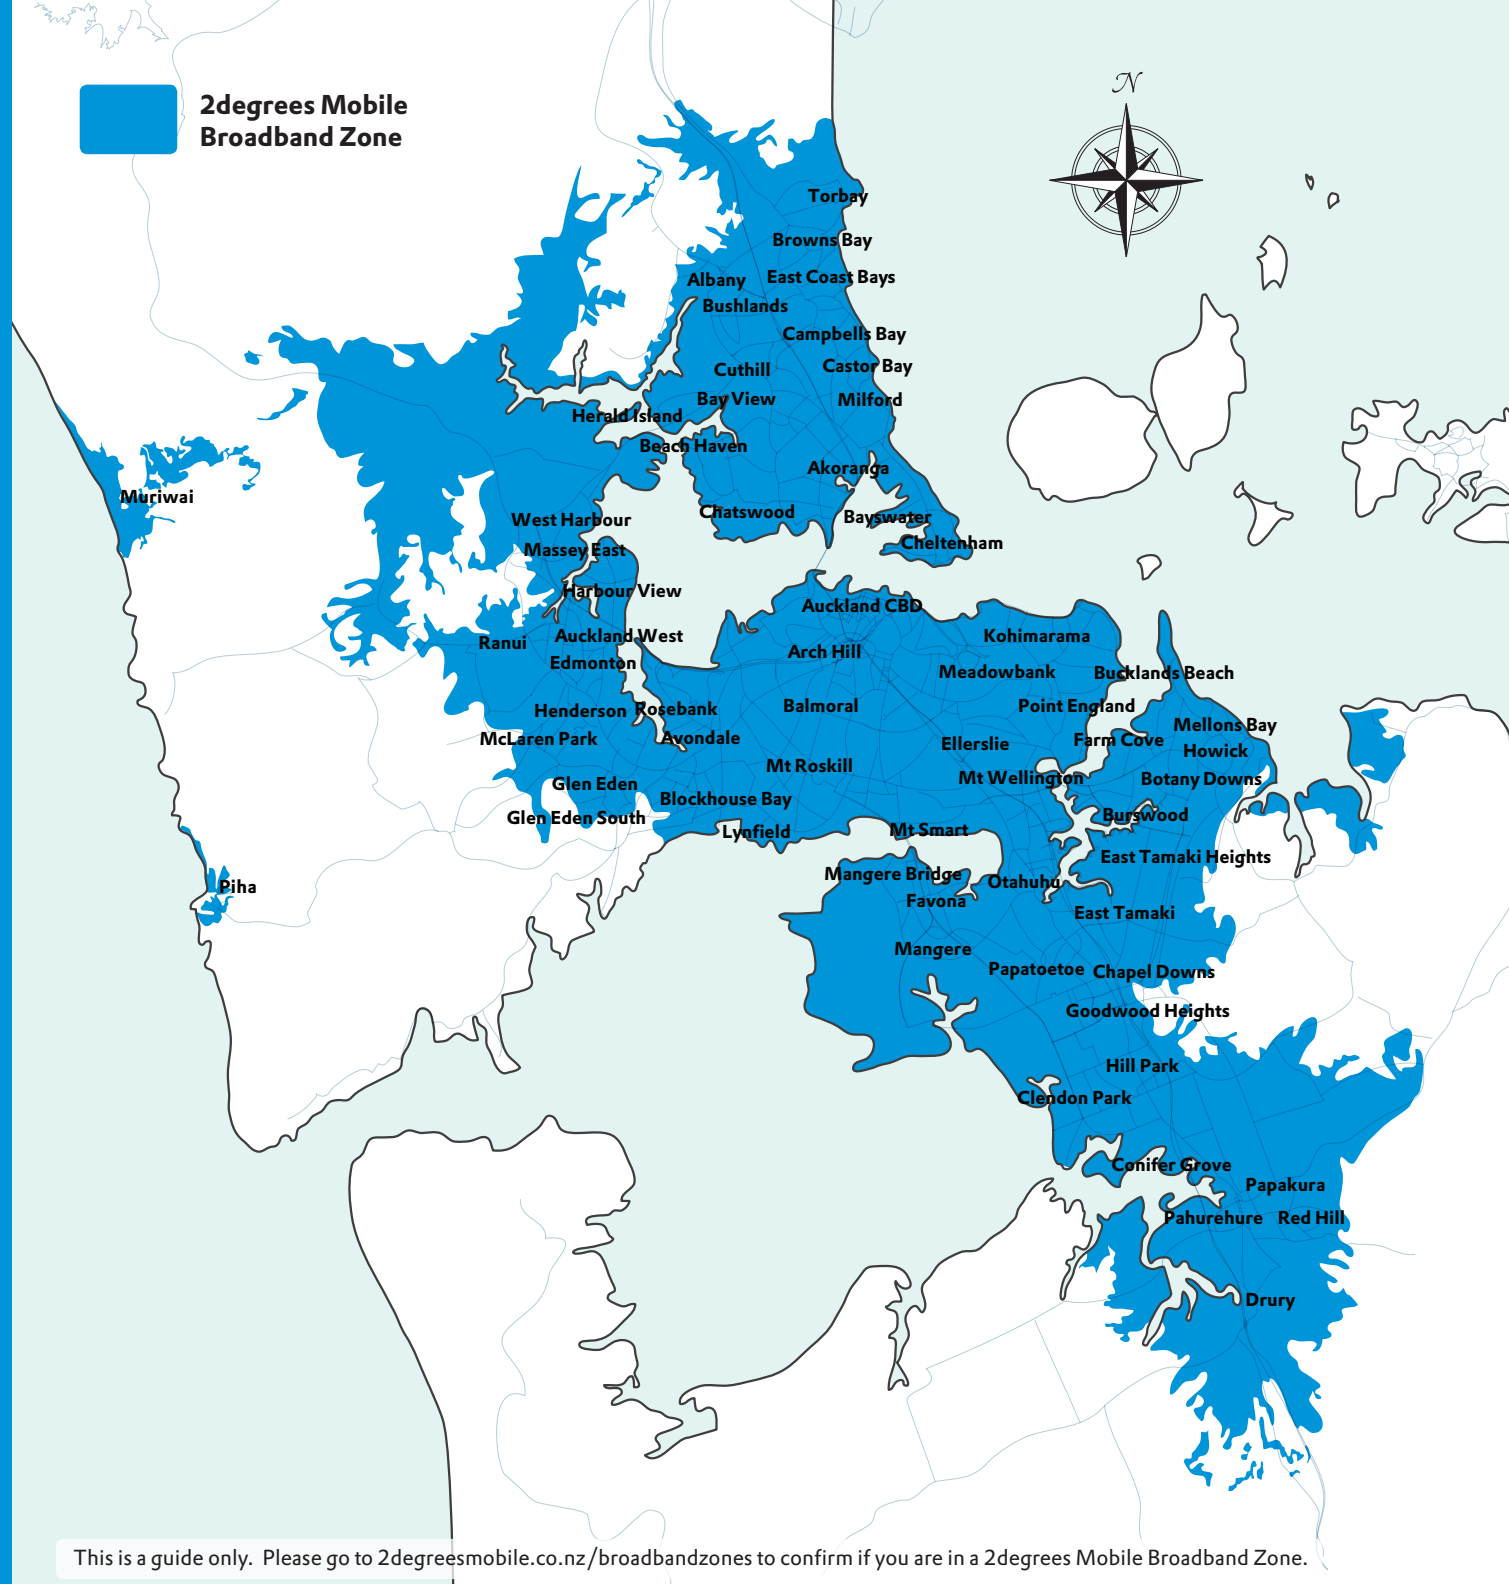

2degrees Mobile Broadband Zone Auckland

2degrees Broadband Zones.

Our Mobile Broadband Zone Data Packs can be used in 2degrees Mobile Broadband Zones. Our Zones cover most of Auckland, Wellington, Christchurch and Queenstown.

To find out whether you're in a Zone, go to 2degreesmobile.co.nz/broadbandzones

Travelling outside of Zone?

If you travel outside of our Mobile Broadband Zones, then all you need to do is let us know. Simply text 'Unlock' to 233 so we can turn on your out of zone connection. Outside of our Zones you can either use a National Data Pack or choose to pay our standard data rates.

Stay

 2degrees Mobile
Broadband Zone

This is a guide only. Please go to 2degreesmobile.co.nz/broadbandzones to confirm if you are in a 2degrees Mobile Broadband Zone.

2degrees Mobile Broadband Zone Wellington

2degrees Broadband Zones.

Our Mobile Broadband Zone Data Packs can be used in 2degrees Mobile Broadband Zones. Our Zones cover most of Auckland, Wellington, Christchurch and Queenstown.

To find out whether you're in a Zone, go to 2degreesmobile.co.nz/broadbandzones