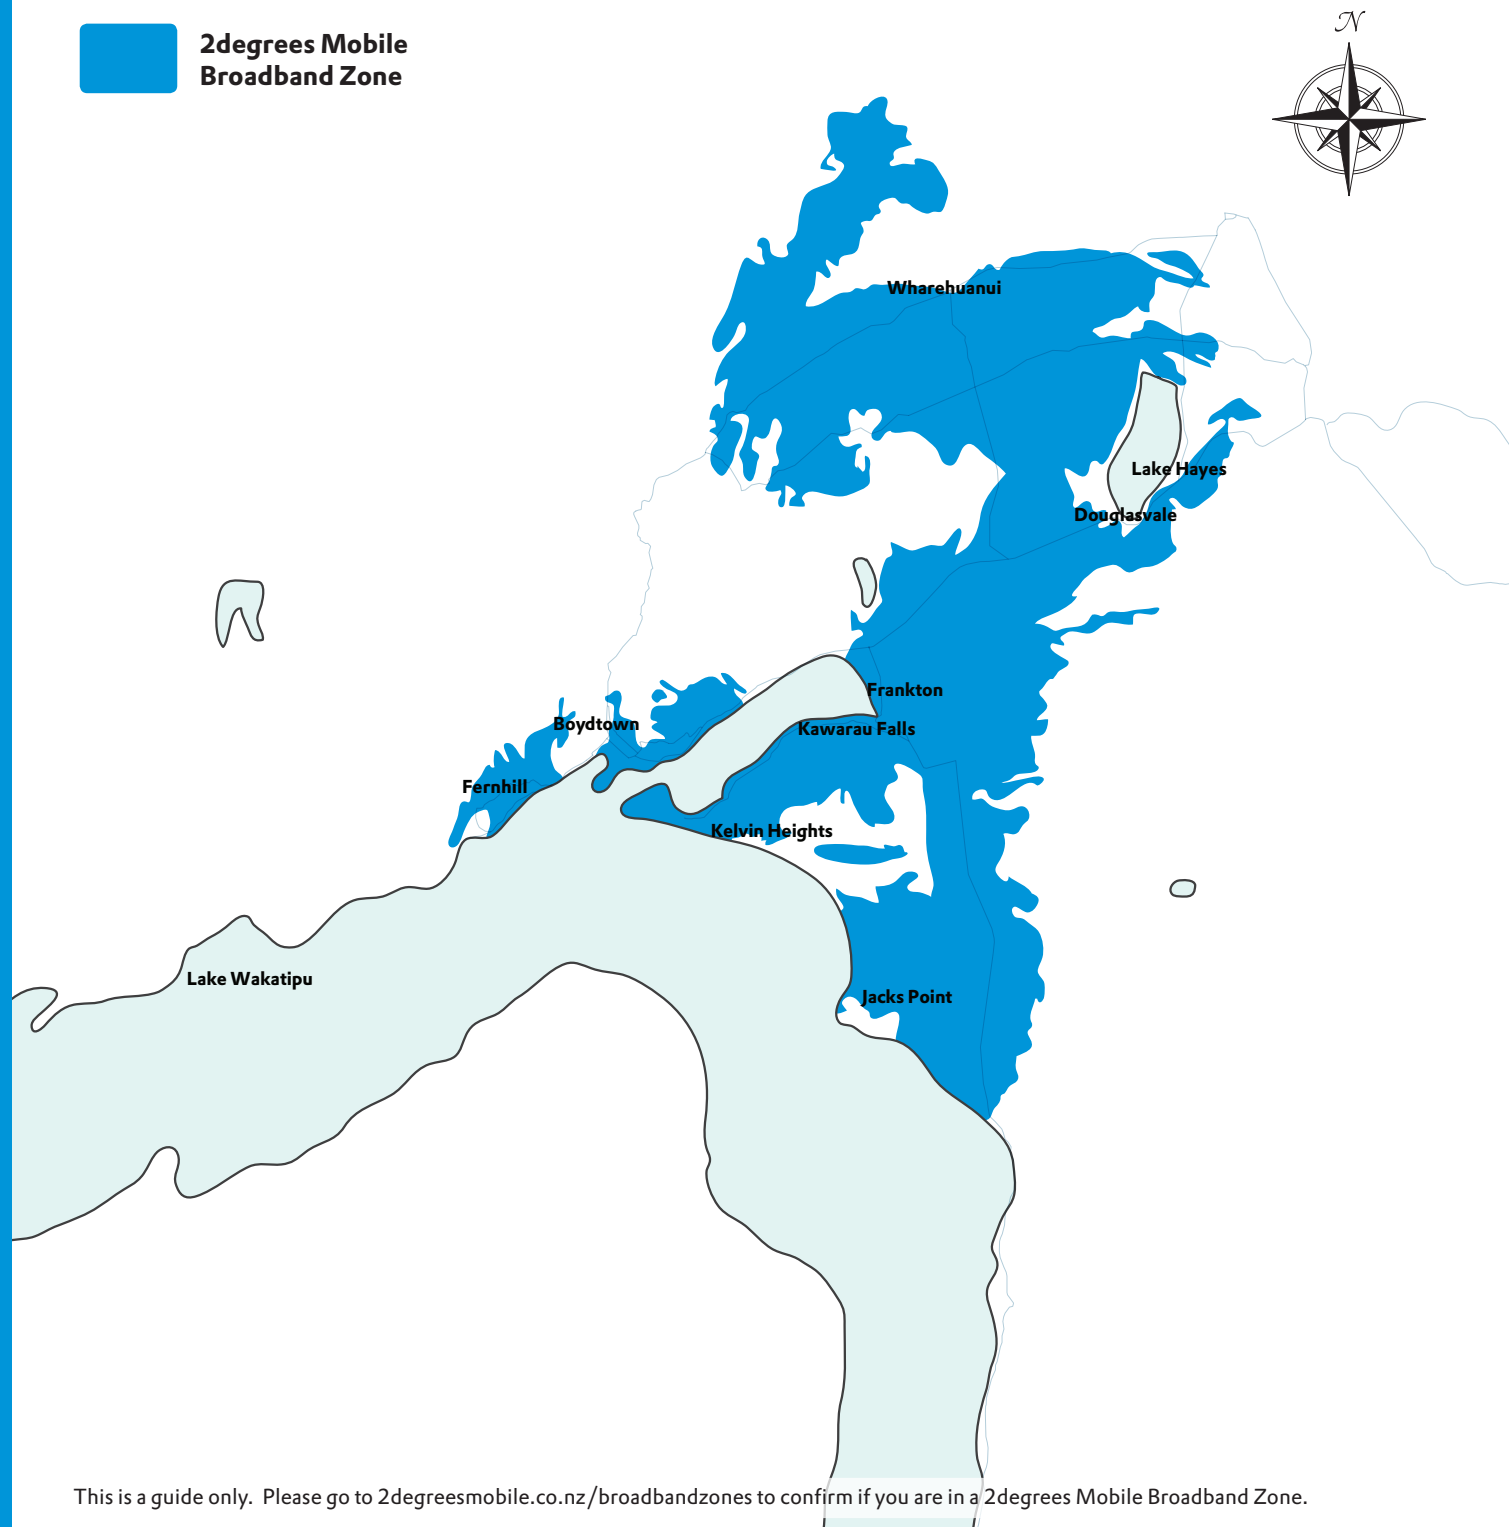

2degrees Mobile Broadband Zone Queenstown

2degrees Broadband Zones.

Our Mobile Broadband Zone Data Packs can be used in 2degrees Mobile Broadband Zones. Our Zones cover most of Auckland, Wellington, Christchurch and Queenstown.

To find out whether you're in a Zone, go to 2degreesmobile.co.nz/broadbandzones

Travelling outside of Zone?

If you travel outside of our Mobile Broadband Zones, then all you need to do is let us know. Simply text 'Unlock' to 233 so we can turn on your out of zone connection. Outside of our Zones you can either use a National Data Pack or choose to pay our standard data rates.

Stay

2degrees Mobile
Broadband Zone

This is a guide only. Please go to 2degreesmobile.co.nz/broadbandzones to confirm if you are in a 2degrees Mobile Broadband Zone.